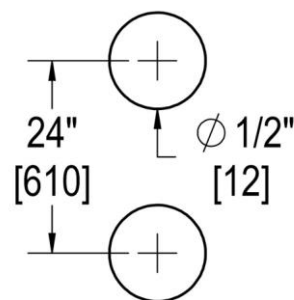

WARRANTY

Lifetime warranty for residential use covers defects in material and workmanship of this product.