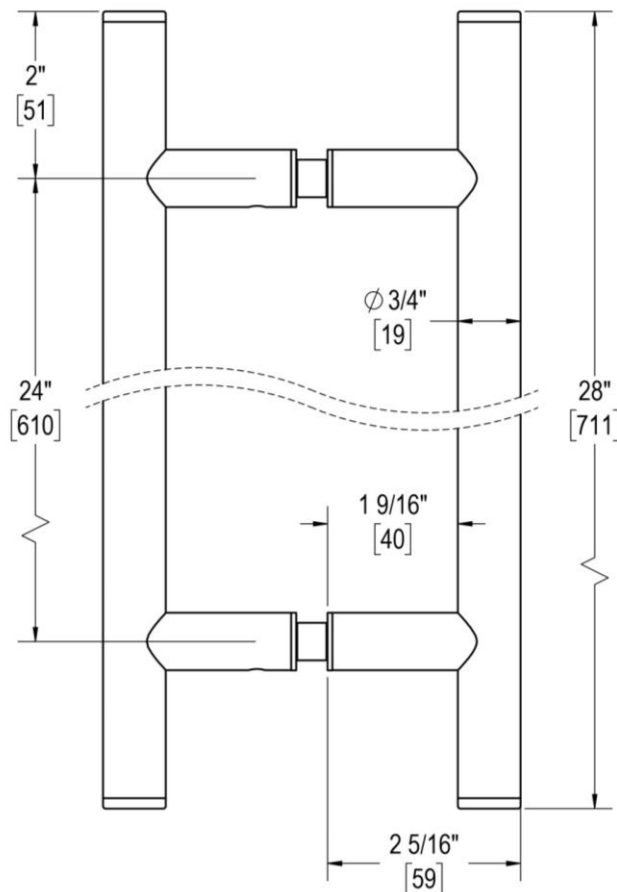

COUNTERPOINT

24" C/C BACK-TO-BACK PULL

Product Code: L.45.114-24

portals

MATERIALS

Solid & tubular brass components, stainless steel fasteners, and clear polycarbonate washers

FUNCTION DETAILS & PRODUCT NOTES

- Product design coordinates with other shower & bathroom hardware in the Counterpoint suite.
- Continuous hardware profile appears to flow through glass.

CARE & MAINTENANCE

Portals products should be cleaned with water and dried with a soft cloth. Use of harsh or abrasive chemicals may harm finish and will void the warranty.

Glass Thickness	1/4" [6 mm] to 1/2" [12 mm]
Hole Diameter	1/2" [12 mm]