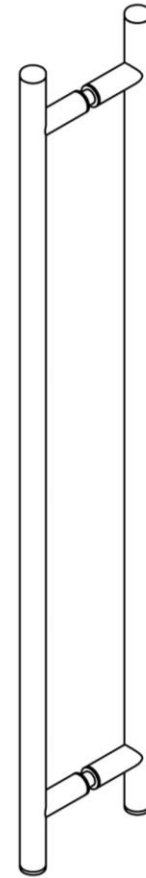

COUNTERPOINT

24" C/C BACK-TO-BACK PULL

Product Code: L.45.114-24

portals

MATERIALS

Solid & tubular brass components, stainless steel fasteners, and clear polycarbonate washers

FUNCTION DETAILS & PRODUCT NOTES

- Product design coordinates with other shower & bathroom hardware in the Counterpoint suite.
- Continuous hardware profile appears to flow through glass.

CARE & MAINTENANCE

Portals products should be cleaned with water and dried with a soft cloth. Use of harsh or abrasive chemicals may harm finish and will void the warranty.

Glass Thickness	1/4" [6 mm] to 1/2" [12 mm]
Hole Diameter	1/2" [12 mm]